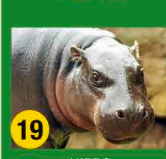

LORO PARQUE:
Open to the public every day
from 9:30 to 5:30 pm

TIMETABLE
Duration 20 min.

We recommend
attending in advance

SEA LIONS
5 9:45 am / 10:45 am
1:45 pm / 2:45 pm

PARROTS
23 10:25 am / 12:30 pm
2:30 pm / 3:30 pm
4:45 pm

DOLPHINS
29 11:00 am
1:00 pm / 4:15 pm

ORCAS
31 11:55 am / 3:15 pm

Follow us on:

FREE TRAIN
Every 20 min.

! Dear customer,
If the park must close due to a weather alert or other exceptional circumstances, **your ticket will not be refundable.**
Thank you for your understanding.

Sustainability is a priority

- I PIZZERIA-SELF SERVICE LORITALY
- II SELF SERVICE RESTAURANT-BAR PATIO DEL LORO
- III CAFÉ-BAR VISTA TEIDE
- IV BAMBOO BAR
- V BAR THAI
- SWEET LORO
- BAR
- KIOSK
- PARROT FOOD KITCHEN
- PICNIC
- WC
- SHOPS
- CASH POINT
- RECYCLE AREAS
- SMOKING AREAS
- FIRST AID
- DEFIBRILLATOR
- EMERGENCY EXIT
- PARKING

DIGITAL MAP