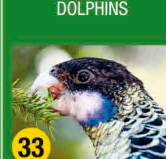

LORO PARQUE:
Open to the public every day
from 9:30 to 5:30 pm

TIMETABLE
Duration 20 min.

We recommend
attending in advance

SEA LIONS
5 9:45 am / 10:45 am
1:45 pm / 2:45 pm

PARROTS
23 10:25 am / 12:30 pm
2:30 pm / 3:30 pm
4:45 pm

DOLPHINS
29 11:00 am
1:00 pm / 4:15 pm

ORCAS
31 11:55 am / 3:15 pm

Follow us on:

FREE TRAIN
Every 20 min.

! Dear customer,
If the park must close due to a weather alert or other exceptional circumstances, **your ticket will not be refundable.**
Thank you for your understanding.

Sustainability is a priority

- I PIZZERIA-SELF SERVICE LORITALY
- II SELF SERVICE RESTAURANT-BAR PATIO DEL LORO
- III CAFÉ-BAR VISTA TEIDE
- IV BAMBOO BAR
- V BAR THAI
- SWEET LORO
- BAR
- KIOSK
- PARROT FOOD KITCHEN
- PICNIC
- WC
- SHOPS
- CASH POINT
- RECYCLE AREAS
- SMOKING AREAS
- FIRST AID
- DEFIBRILLATOR
- EMERGENCY EXIT
- PARKING

DIGITAL MAP