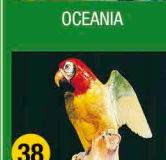

DIGITAL MAP

**LORO PARQUE,**  
FIRST ZOO IN EUROPE TO RECEIVE:  
"Global Humane Conservation" certification  
with the highest rating, as the best zoo in Europe.  
American Humane Society (AHS), USA.

The entity "LORO PARQUE, S.A." reserves the right to make unforeseen changes that may contradict the information in this brochure.