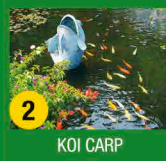

LORO PARQUE:
Open to the public every day
from 9:30 to 5:30 pm

TIMETABLE
Duration 20 min.

We recommend
attending in advance

SEA LIONS
5 9:45 am / 10:45 am
1:45 pm / 2:45 pm

PARROTS
23 10:25 am / 12:30 pm
2:30 pm / 3:30 pm
4:45 pm

DOLPHINS
29 11:00 am
1:00 pm / 4:15 pm

ORCAS
31 11:55 am / 3:15 pm

Follow us on:

FREE TRAIN
Every 20 min.

! Dear customer,
If the park must close due to a weather alert or other exceptional circumstances, **your ticket will not be refundable.**
Thank you for your understanding.

Sustainability is a priority

- I PIZZERIA-SELF SERVICE LORITALY
- II SELF SERVICE RESTAURANT-BAR PATIO DEL LORO
- III CAFÉ-BAR VISTA TEIDE
- IV BAMBOO BAR
- V BAR THAI
- SWEET LORO
- BAR
- KIOSK
- PARROT FOOD KITCHEN
- PICNIC
- WC
- SHOPS
- CASH POINT
- RECYCLE AREAS
- SMOKING AREAS
- FIRST AID
- DEFIBRILLATOR
- EMERGENCY EXIT
- PARKING

DIGITAL MAP