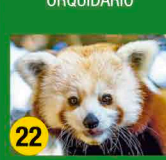

**DOLPHINS**  
29 11:00 am  
1:00 pm / 4:15 pm

**ORCAS**  
31 11:55 am / 3:15 pm

Follow us on:

**FREE TRAIN**  
Every 20 min.

**!** Dear customer,  
If the park must close due to a weather alert or other exceptional circumstances, **your ticket will not be refundable.**  
Thank you for your understanding.

DIGITAL MAP

**LORO PARQUE,**  
FIRST ZOO IN EUROPE TO RECEIVE:  
"Global Humane Conservation" certification  
with the highest rating, as the best zoo in Europe.  
American Humane Society (AHS), USA.

The entity "LORO PARQUE, S.A." reserves the right to make unforeseen changes that may contradict the information in this brochure.