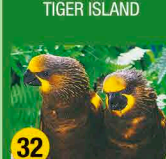

LORO PARQUE:
Open to the public every day
from 9:30 to 5:30 pm

TIMETABLE
Duration 20 min.

We recommend
attending in advance

SEA LIONS
5 9:45 am / 10:45 am
1:45 pm / 2:45 pm

PARROTS
23 10:25 am / 12:30 pm
2:30 pm / 3:30 pm
4:45 pm

DOLPHINS
29 11:00 am
1:00 pm / 4:15 pm

ORCAS
31 11:55 am / 3:15 pm

Follow us on:

FREE TRAIN
Every 20 min.

! Dear customer,
If the park must close due to a weather alert or other exceptional circumstances, **your ticket will not be refundable.**
Thank you for your understanding.

Sustainability is a priority

- I PIZZERIA-SELF SERVICE LORITALY
- II SELF SERVICE RESTAURANT-BAR PATIO DEL LORO
- III CAFÉ-BAR VISTA TEIDE
- IV BAMBOO BAR
- V BAR THAI
- SWEET LORO
- BAR
- KIOSK
- PARROT FOOD KITCHEN
- PICNIC
- WC
- SHOPS
- CASH POINT
- RECYCLE AREAS
- SMOKING AREAS
- FIRST AID
- DEFIBRILLATOR
- EMERGENCY EXIT
- PARKING

DIGITAL MAP