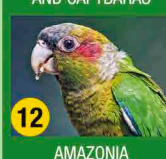

LORO PARQUE:
Open to the public every day
from 9:30 to 5:30 pm

TIMETABLE
Duration 20 min.

We recommend
attending in advance

SEA LIONS
5 9:45 am / 10:45 am
1:45 pm / 2:45 pm

PARROTS
23 10:25 am / 12:30 pm
2:30 pm / 3:30 pm
4:45 pm

DOLPHINS
29 11:00 am
1:00 pm / 4:15 pm

ORCAS
31 11:55 am / 3:15 pm

Follow us on:

FREE TRAIN
Every 20 min.

! Dear customer,
If the park must close due to a weather alert or other exceptional circumstances, **your ticket will not be refundable.**
Thank you for your understanding.

Sustainability is a priority

- I PIZZERIA-SELF SERVICE LORITALY
- II SELF SERVICE RESTAURANT-BAR PATIO DEL LORO
- III CAFÉ-BAR VISTA TEIDE
- IV BAMBOO BAR
- V BAR THAI
- SWEET LORO
- BAR
- KIOSK
- PARROT FOOD KITCHEN
- PICNIC
- WC
- SHOPS
- CASH POINT
- RECYCLE AREAS
- SMOKING AREAS
- FIRST AID
- DEFIBRILLATOR
- EMERGENCY EXIT
- PARKING

DIGITAL MAP