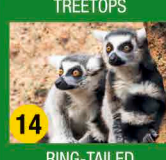

LORO PARQUE:
Open to the public every day
from 9:30 to 5:30 pm

TIMETABLE
Duration 20 min.

We recommend
attending in advance

SEA LIONS
5 9:45 am / 10:45 am
1:45 pm / 2:45 pm

PARROTS
23 10:25 am / 12:30 pm
2:30 pm / 3:30 pm
4:45 pm

DOLPHINS
29 11:00 am
1:00 pm / 4:15 pm

ORCAS
31 11:55 am / 3:15 pm

Follow us on:

FREE TRAIN
Every 20 min.

! Dear customer,
If the park must close due to a weather alert or other exceptional circumstances, **your ticket will not be refundable.**
Thank you for your understanding.

Sustainability is a priority

- I PIZZERIA-SELF SERVICE LORITALY
- II SELF SERVICE RESTAURANT-BAR PATIO DEL LORO
- III CAFÉ-BAR VISTA TEIDE
- IV BAMBOO BAR
- V BAR THAI
- SWEET LORO
- BAR
- KIOSK
- PARROT FOOD KITCHEN
- PICNIC
- WC
- SHOPS
- CASH POINT
- RECYCLE AREAS
- SMOKING AREAS
- FIRST AID
- DEFIBRILLATOR
- EMERGENCY EXIT
- PARKING

DIGITAL MAP