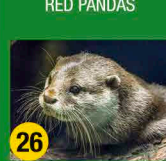

LORO PARQUE:
Open to the public every day
from 9:30 to 5:30 pm

TIMETABLE
Duration 20 min.

We recommend
attending in advance

SEA LIONS
5 9:45 am / 10:45 am
1:45 pm / 2:45 pm

PARROTS
23 10:25 am / 12:30 pm
2:30 pm / 3:30 pm
4:45 pm

DOLPHINS
29 11:00 am
1:00 pm / 4:15 pm

ORCAS
31 11:55 am / 3:15 pm

Follow us on:

FREE TRAIN
Every 20 min.

! Dear customer,
If the park must close due to a weather alert or other exceptional circumstances, **your ticket will not be refundable.**
Thank you for your understanding.

Sustainability is a priority

- I PIZZERIA-SELF SERVICE LORITALY
- II SELF SERVICE RESTAURANT-BAR PATIO DEL LORO
- III CAFÉ-BAR VISTA TEIDE
- IV BAMBOO BAR
- V BAR THAI
- SWEET LORO
- BAR
- KIOSK
- PARROT FOOD KITCHEN
- PICNIC
- WC
- SHOPS
- CASH POINT
- RECYCLE AREAS
- SMOKING AREAS
- FIRST AID
- DEFIBRILLATOR
- EMERGENCY EXIT
- PARKING

DIGITAL MAP