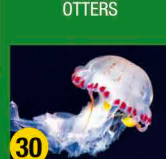

LORO PARQUE:
Open to the public every day
from 9:30 to 5:30 pm

TIMETABLE
Duration 20 min.

We recommend
attending in advance

SEA LIONS
5 9:45 am / 10:45 am
1:45 pm / 2:45 pm

PARROTS
23 10:25 am / 12:30 pm
2:30 pm / 3:30 pm
4:45 pm

DOLPHINS
29 11:00 am
1:00 pm / 4:15 pm

ORCAS
31 11:55 am / 3:15 pm

Follow us on:

FREE TRAIN
Every 20 min.

! Dear customer,
If the park must close due to a weather alert or other exceptional circumstances, **your ticket will not be refundable.**
Thank you for your understanding.

Sustainability is a priority

- I PIZZERIA-SELF SERVICE LORITALY
- II SELF SERVICE RESTAURANT-BAR PATIO DEL LORO
- III CAFÉ-BAR VISTA TEIDE
- IV BAMBOO BAR
- V BAR THAI
- SWEET LORO
- BAR
- KIOSK
- PARROT FOOD KITCHEN
- PICNIC
- WC
- SHOPS
- CASH POINT
- RECYCLE AREAS
- SMOKING AREAS
- FIRST AID
- DEFIBRILLATOR
- EMERGENCY EXIT
- PARKING

DIGITAL MAP