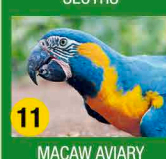

LORO PARQUE:
Open to the public every day
from 9:30 to 5:30 pm

TIMETABLE
Duration 20 min.

We recommend
attending in advance

SEA LIONS
5 9:45 am / 10:45 am
1:45 pm / 2:45 pm

PARROTS
23 10:25 am / 12:30 pm
2:30 pm / 3:30 pm
4:45 pm

DOLPHINS
29 11:00 am
1:00 pm / 4:15 pm

ORCAS
31 11:55 am / 3:15 pm

Follow us on:

FREE TRAIN
Every 20 min.

! Dear customer,
If the park must close due to a weather alert or other exceptional circumstances, **your ticket will not be refundable.**
Thank you for your understanding.

Sustainability is a priority

- I PIZZERIA-SELF SERVICE LORITALY
- II SELF SERVICE RESTAURANT-BAR PATIO DEL LORO
- III CAFÉ-BAR VISTA TEIDE
- IV BAMBOO BAR
- V BAR THAI
- SWEET LORO
- BAR
- KIOSK
- PARROT FOOD KITCHEN
- PICNIC
- WC
- SHOPS
- CASH POINT
- RECYCLE AREAS
- SMOKING AREAS
- FIRST AID
- DEFIBRILLATOR
- EMERGENCY EXIT
- PARKING

DIGITAL MAP