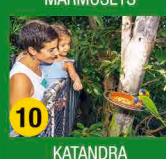

**DOLPHINS**  
29 11:00 am  
1:00 pm / 4:15 pm

**ORCAS**  
31 11:55 am / 3:15 pm

Follow us on:

**FREE TRAIN**  
Every 20 min.

**!** Dear customer,  
If the park must close due to a weather alert or other exceptional circumstances, **your ticket will not be refundable.**  
Thank you for your understanding.

DIGITAL MAP

**LORO PARQUE,**  
FIRST ZOO IN EUROPE TO RECEIVE:  
"Global Humane Conservation" certification  
with the highest rating, as the best zoo in Europe.  
American Humane Society (AHS), USA.

The entity "LORO PARQUE, S.A." reserves the right to make unforeseen changes that may contradict the information in this brochure.