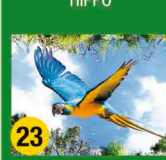

LORO PARQUE:
Open to the public every day
from 9:30 to 5:30 pm

TIMETABLE
Duration 20 min.

We recommend
attending in advance

SEA LIONS
5 9:45 am / 10:45 am
1:45 pm / 2:45 pm

PARROTS
23 10:25 am / 12:30 pm
2:30 pm / 3:30 pm
4:45 pm

DOLPHINS
29 11:00 am
1:00 pm / 4:15 pm

ORCAS
31 11:55 am / 3:15 pm

Follow us on:

FREE TRAIN
Every 20 min.

! Dear customer,
If the park must close due to a weather alert or other exceptional circumstances, **your ticket will not be refundable.**
Thank you for your understanding.

Sustainability is a priority

- I PIZZERIA-SELF SERVICE LORITALY
- II SELF SERVICE RESTAURANT-BAR PATIO DEL LORO
- III CAFÉ-BAR VISTA TEIDE
- IV BAMBOO BAR
- V BAR THAI
- SWEET LORO
- BAR
- KIOSK
- PARROT FOOD KITCHEN
- PICNIC
- WC
- SHOPS
- CASH POINT
- RECYCLE AREAS
- SMOKING AREAS
- FIRST AID
- DEFIBRILLATOR
- EMERGENCY EXIT
- PARKING

DIGITAL MAP